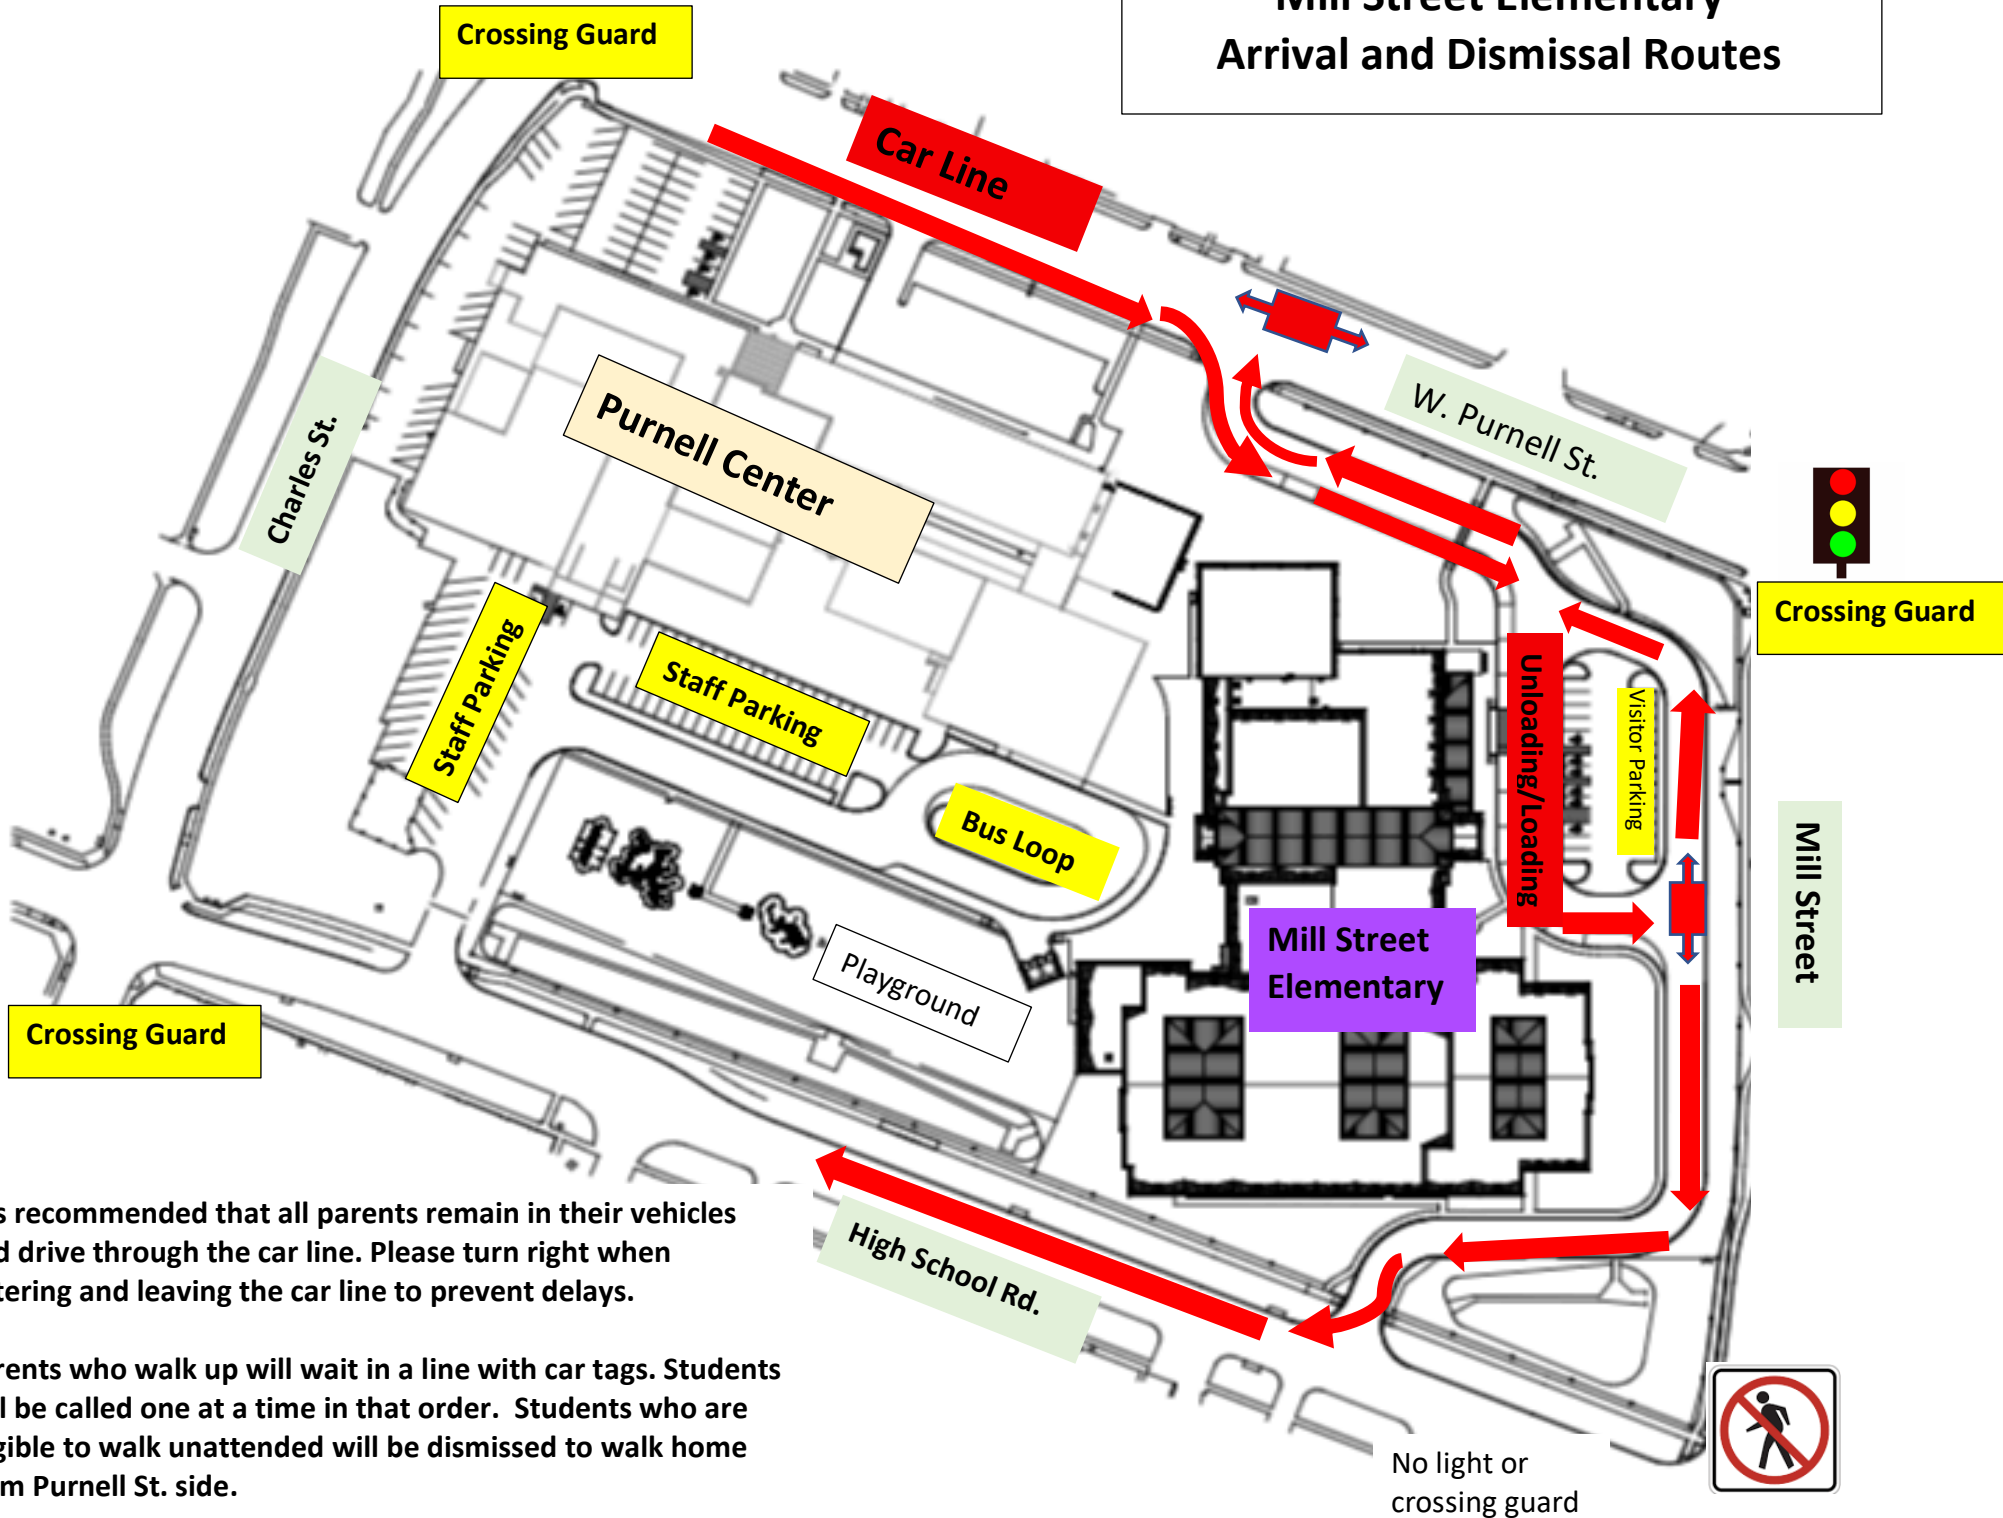

Mill Street Elementary Arrival and Dismissal Routes

It is recommended that all parents remain in their vehicles and drive through the car line. Please turn right when entering and leaving the car line to prevent delays.

Parents who walk up will wait in a line with car tags. Students will be called one at a time in that order. Students who are eligible to walk unattended will be dismissed to walk home from Purnell St. side.

No light or crossing guard